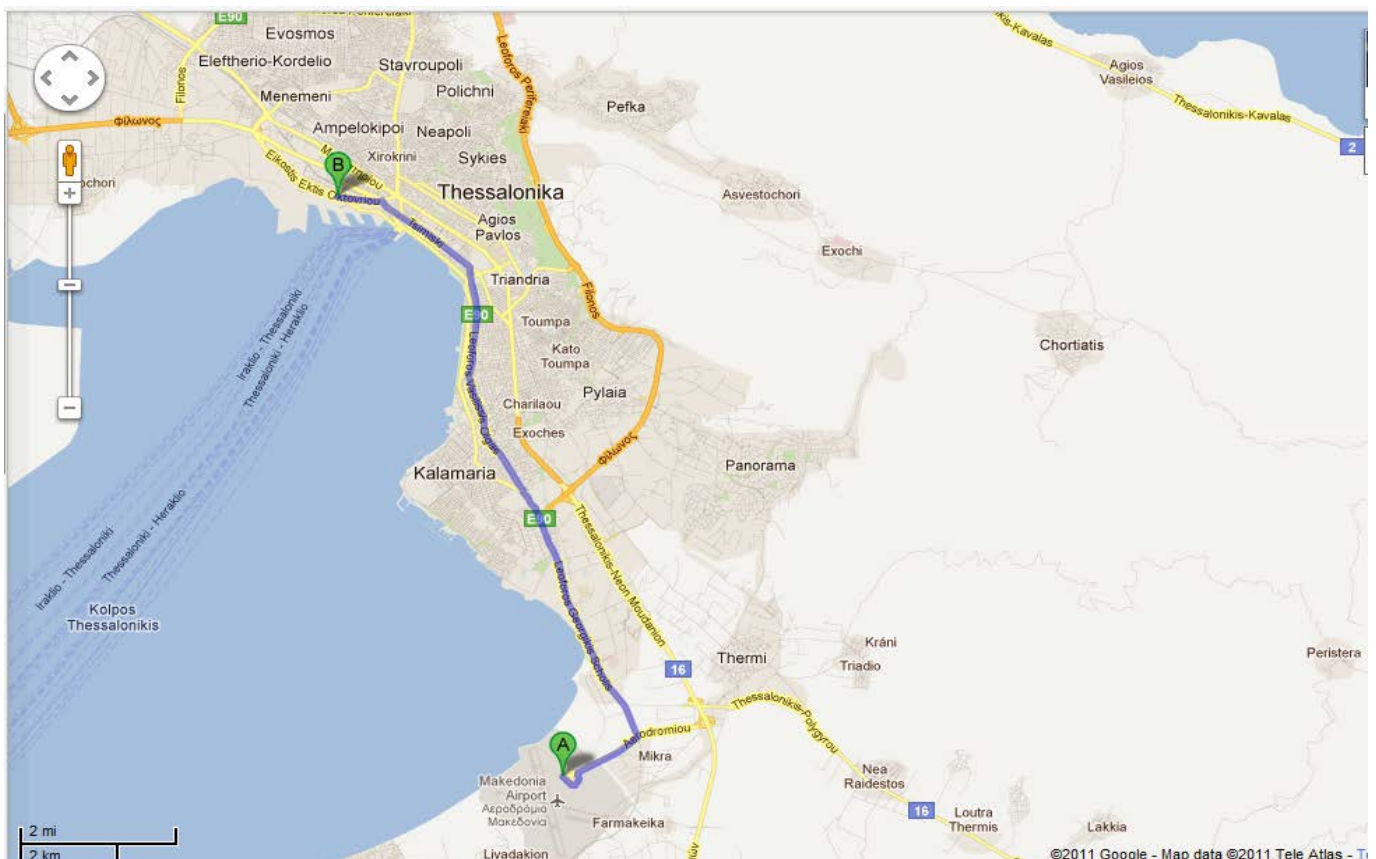

Driving directions to THE MET HOTEL Eikostis Ektis Oktovriou 48, Thessaloniki 54627, Greece

FROM MAKEDONIA AIRPORT Greece

A Makedonia Airport, Thermi 57001, Greece, 2310-473700

1. Head **southeast** on **Choros Anachoriseon** toward **Anastrofi** 600 m
2. Slight right onto **Pros Thessaloniki** 59 m
3. Turn right onto **Aerodromiou** 1.5 km
4. Turn left onto **Leoforos Georgikis Scholis** 4.3 km
5. Continue onto **Ethnikis Antistaseos** 2.7 km
6. Continue onto **Leoforos Vasilissis Olgas** 4.3 km
7. Turn left onto **Tsimiski/ E90** 2.4 km
8. Turn left onto **Eikostis Ektis Oktovriou/E90**
THE MET HOTEL- Destination will be on the right 900 m

B Eikostis Ektis Oktovriou 48, Thessaloniki 54627, Greece

FROM NATIONAL ROAD ATHENS- THESSALONIKI BY CAR

A Filonos/Thessalonikis-Malgaron/ E90

1. Head **east** on **E90** toward **Leoforos Perifereiaki**

1.2 km

2. Take the ramp onto **Leoforos Dendropotamou/E90**

3.1 km

3. Make a U-turn at **Andrea Georgiou**

150 m

B E90/Eikostis Ektis Oktovriou